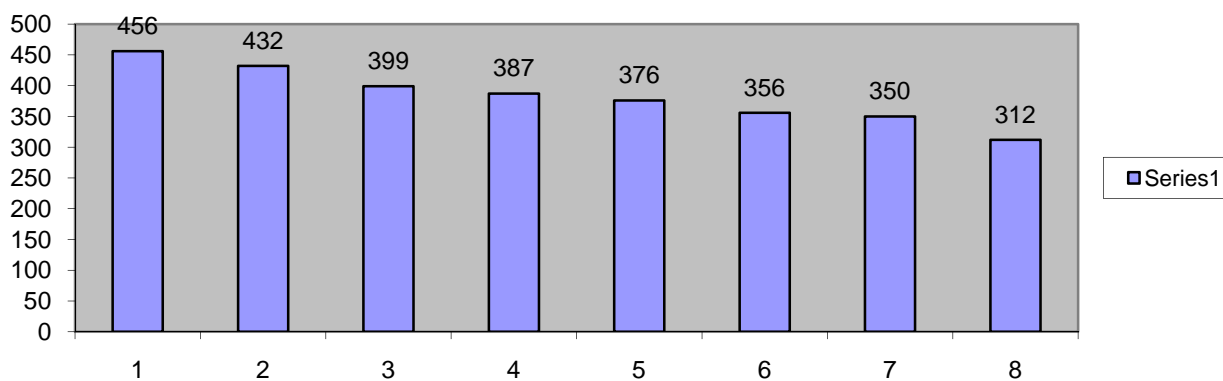

I TORNEIG SENIOR INTERCLUBS PONENT 07-08

Scratch

JORNADAS

CAMPO		1^a	2^a	3^a	4^a	5^a	6^a	7^a	8^a	TOTAL
1	ST. JAUME DEL PENEDES	109	116	119	112					456
2	CAN RAFEL-TRADE	103	103	114	112					432
3	LLEIDA PONENT	109	97	94	99					399
4	LA FIGUEROLA	100	95	100	92					387
5	VENDRELL	96	80	101	99					376
6	BELLPUIG	94	84	99	79					356
7	CAN CUYAS	89	94	81	86					350
8	LLEIDA A	88	80	74	70					312

I TORNEIG SENIOR INTERCLUBS PONENT-